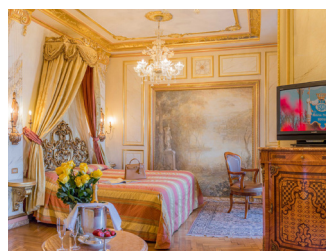

HOTEL REGINA PALACE

103064-ALB-00020

Corso Umberto I, 29 - 28838 Stresa (VB)
 Tel. (+39) 0323 936936
 booking@reginapalace.it
 www.reginapalace.it

FACILITIES

WHO WE ARE

Overlooking the shore of Lake Maggiore, located in a favoured spot in the center of Stresa, the pearl of the Lake, and facing the Borromeo Islands, the hotel represents the yesteryear's charm and prestige enriched by the history and the grace each epoch donated. The Regina Palace, inaugurated in 1908 still preserves its fin de siècle charm, even though it has a renewed appearance as a result of a meticulous albeit conservative refurbishment programme. The edifice conveys his personality and the obsession for uniqueness and extravagance in its adornments and eclectic decors. There is no object, no glass wall, no golden leaf in one of rooms, in the lobby nor in the dining halls, equal to another. In the centuries-old park there is an outdoor swimming pool, a tennis court and a five-a-side football pitch. Le Grill restaurant is ideal for a quick snack or a light lunch. The Regina Sporting Club, the hotel's wellness center, counts with an indoor and heated swimming pool, full of energizing water features.

OUR BEST

- ▶ The rooms show all the charm of the eclectic style of the late 1800
- ▶ From the point of view of the culinary art, the Hotel Regina Palace stands out for the refinement and dynamism of the proposal.
- ▶ Swimming pool, fully equipped gym, sauna and Turkish bath
- ▶ The Regina Palace hotel is surrounded by a vast park rich in the typical vegetation of traditional lake floriculture.