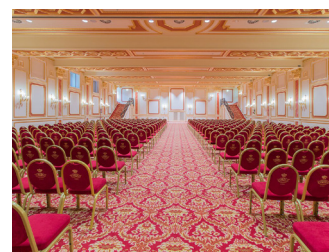

HOTEL REGINA PALACE

103064-ALB-00020

Corso Umberto I, 29 - 28838 Stresa (VB)
 Tel. (+39) 0323 936936
 booking@reginapalace.it
 www.reginapalace.it

FACILITIES

WHO WE ARE

Overlooking the shore of Lake Maggiore, located in a favoured spot in the center of Stresa, the pearl of the Lake, and facing the Borromeo Islands, the hotel represents the yesteryear's charm and prestige enriched by the history and the grace each epoch donated. The Regina Palace, inaugurated in 1908 still preserves its fin de siècle charm, even though it has a renewed appearance as a result of a meticulous albeit conservative refurbishment programme. The edifice conveys his personality and the obsession for uniqueness and extravagance in its adornments and eclectic decors. There is no object, no glass wall, no golden leaf in one of rooms, in the lobby nor in the dining halls, equal to another. In the centuries-old park there is an outdoor swimming pool, a tennis court and a five-a-side football pitch. Le Grill restaurant is ideal for a quick snack or a light lunch. The Regina Sporting Club, the hotel's wellness center, counts with an indoor and heated swimming pool, full of energizing water features.

OUR BEST

- ▶ The rooms show all the charm of the eclectic style of the late 1800
- ▶ From the point of view of the culinary art, the Hotel Regina Palace stands out for the refinement and dynamism of the proposal.
- ▶ Swimming pool, fully equipped gym, sauna and Turkish bath
- ▶ The Regina Palace hotel is surrounded by a vast park rich in the typical vegetation of traditional lake floriculture.