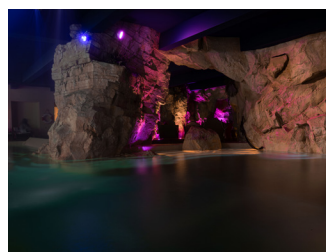

HOTEL REGINA PALACE

103064-ALB-00020

Corso Umberto I, 29 - 28838 Stresa (VB)
 Tel. (+39) 0323 936936
 booking@reginapalace.it
 www.reginapalace.it

FACILITIES

WHO WE ARE

Overlooking the shore of Lake Maggiore, located in a favoured spot in the center of Stresa, the pearl of the Lake, and facing the Borromeo Islands, the hotel represents the yesteryear's charm and prestige enriched by the history and the grace each epoch donated. The Regina Palace, inaugurated in 1908 still preserves its fin de siècle charm, even though it has a renewed appearance as a result of a meticulous albeit conservative refurbishment programme. The edifice conveys his personality and the obsession for uniqueness and extravagance in its adornments and eclectic decors. There is no object, no glass wall, no golden leaf in one of rooms, in the lobby nor in the dining halls, equal to another. In the centuries-old park there is an outdoor swimming pool, a tennis court and a five-a-side football pitch. Le Grill restaurant is ideal for a quick snack or a light lunch. The Regina Sporting Club, the hotel's wellness center, counts with an indoor and heated swimming pool, full of energizing water features.

OUR BEST

- ▶ The rooms show all the charm of the eclectic style of the late 1800
- ▶ From the point of view of the culinary art, the Hotel Regina Palace stands out for the refinement and dynamism of the proposal.
- ▶ Swimming pool, fully equipped gym, sauna and Turkish bath
- ▶ The Regina Palace hotel is surrounded by a vast park rich in the typical vegetation of traditional lake floriculture.